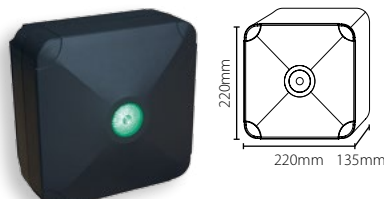

Proximity long range reader

Sales code 313-110
Price £275.00
More information <http://paxton.info/1043>