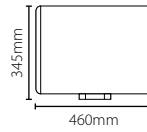

Net2 PaxLock demo case

Sales code 901-999
Price £250.00
More information <http://paxton.info/1315>

Net2 plus demo case

Sales code 541-427
Price £160.00
More information <http://paxton.info/1315>

Door Entry