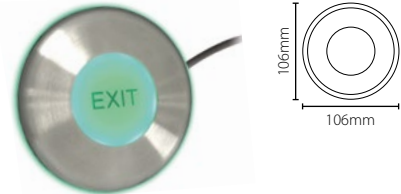

Paxton marine exit button

Sales code 593-721
Price £110.00
More information <http://paxton.info/188>