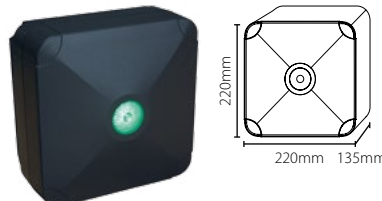

Proximity long range reader

Sales code 313-110
Price £275.00
More information <http://paxton.info/1043>