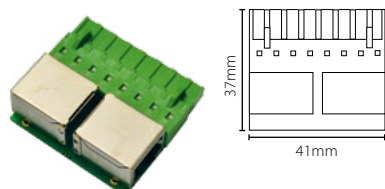

Sales code 325-030
Price £22.00
More information <http://paxton.info/1325>

Compact relay module - Pack of 5