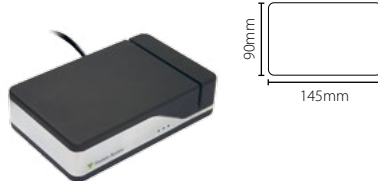

Net2 desktop reader - Proximity and magstripe

Sales code 350-910
Price £70.00
More information <http://paxton.info/1009>