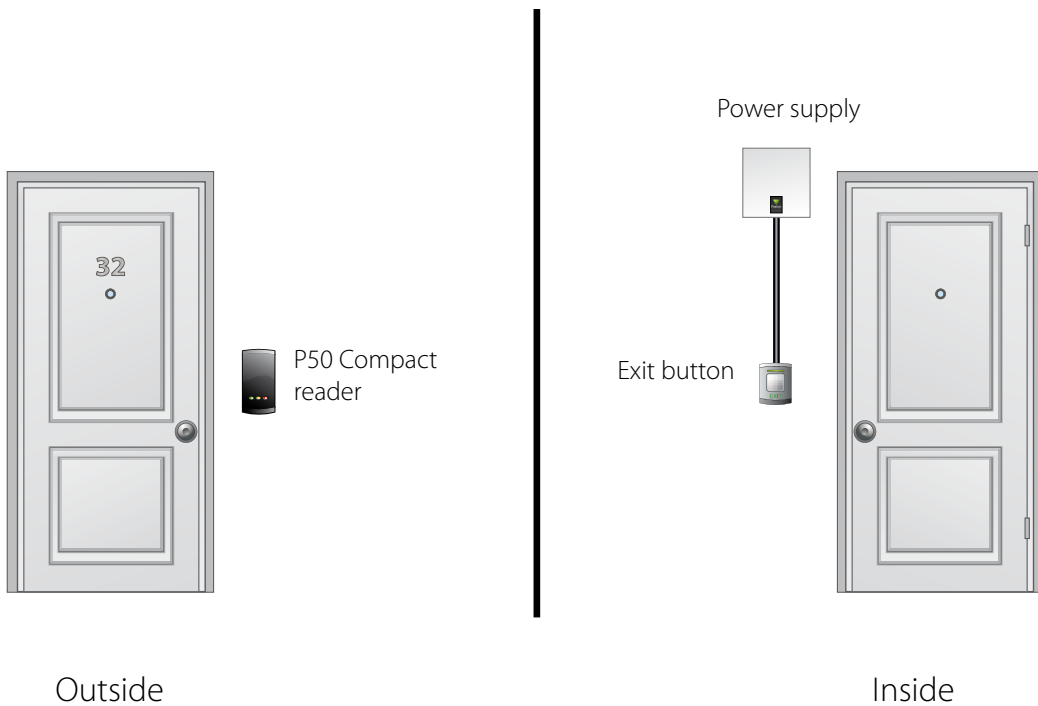

32 Standalone - Compact

Compact

Compact is a standalone solution where all the electronics are housed within the reader. Compact is suitable for low security internal doors requiring a cost-effective solution.

Compact proximity reader - P38

78mm
38mm

Sales code 333-210
Price £145.00
More information <http://paxton.info/1260>

Compact proximity reader - P50 Best seller

100mm
50mm

Sales code 353-210
Price £145.00
More information <http://paxton.info/1260>

Compact proximity reader - P75

143mm
75mm

Sales code 373-210
Price £145.00
More information <http://paxton.info/1260>

Compact proximity reader - P75, Screw connector

143mm
75mm

Sales code 373-220
Price £145.00
More information <http://paxton.info/1260>

Compact proximity vandal proof reader

20mm
60mm 9mm 48mm 30mm

Sales code 326-735
Price £190.00
More information <http://paxton.info/1270>

Compact CARDLOCK reader - Satin chrome

89mm
34mm

Sales code 945-803SC
Price £235.00
More information <http://paxton.info/1280>