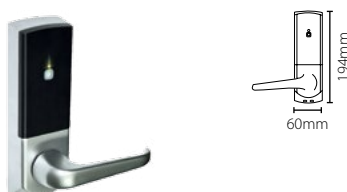

Compact Easyprox

Sales code 746-927
Price £275.00
More information <http://paxton.info/1265>