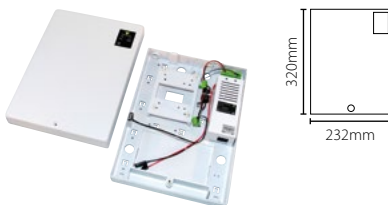

Paxton 12V 2A DC power supply - Plastic cabinet

Sales code 857-250
Price £95.00
More information <http://paxton.info/1249>