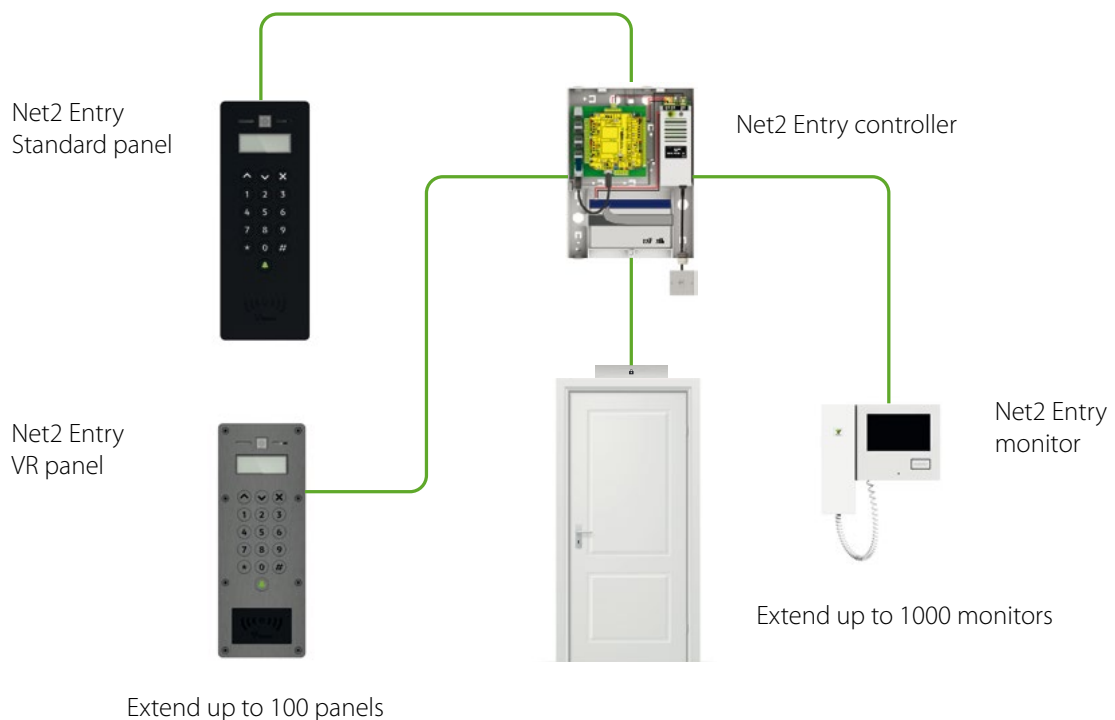

Net2 PaxLock demo case

Sales code 901-999
Price £250.00
More information <http://paxton.info/1315>

Net2 plus demo case

Sales code 541-427
Price £160.00
More information <http://paxton.info/1315>

Door Entry

24 Door Entry

Net2 Entry - A smart, simple door entry system

Net2 Entry is a door entry system that works standalone or alongside Net2 access control, combining door entry with key features of Net2. Net2 Entry is a scalable solution, allowing expansion of up to a hundred panels and a thousand monitors.

- Just 3 components - monitor, panel and door controller
- Slimline panel available in flush, surface and rain-hood versions – suitable for a range of environments
- SIP compatibility – the door can be answered from smartphone, tablet or PC*
- Intruder alarm integration – customers set the alarm in Net2 from the Net2 Entry panel for extra convenience
- Super tough IK10 rated vandal resistant panel option in 316L marine grade stainless steel
- Reads Paxton and MIFARE® token technology
- Pan/tilt camera functionality to capture an angled view
- Low light sensitivity camera – ideal for use day or night
- Standard panel features high contrast backlit keypad
- Add a secondary IP camera for higher security sites
- Video voicemail, enables visitors to leave a video message
- Available in two variants: the Net2 Entry Standard panel in anthracite grey and the Net2 Entry VR panel in stainless steel
- IP55 rating – suitable for all weather conditions