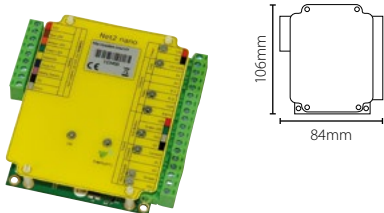

Net2 nano 1 door controller

Sales code 654-943
Price £200.00
More information <http://paxton.info/1294>