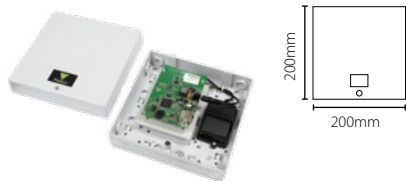

Net2Air bridge - Ethernet, PoE,
Plastic housing

Sales code 477-901
Price £180.00
More information <http://paxton.info/1387>

These products may be used with Net2 PaxLock to aid installation on a variety of doors.