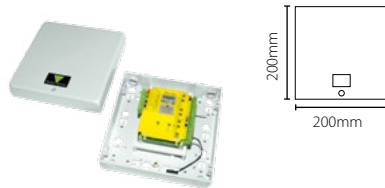

Net2 nano 1 door controller - Plastic housing

Sales code 654-549
Price £215.00
More information <http://paxton.info/1294>