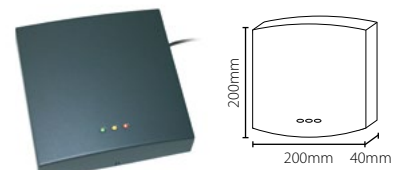

Proximity reader - P200, Metal mount

Sales code 324-110
Price £110.00
More information <http://paxton.info/1038>