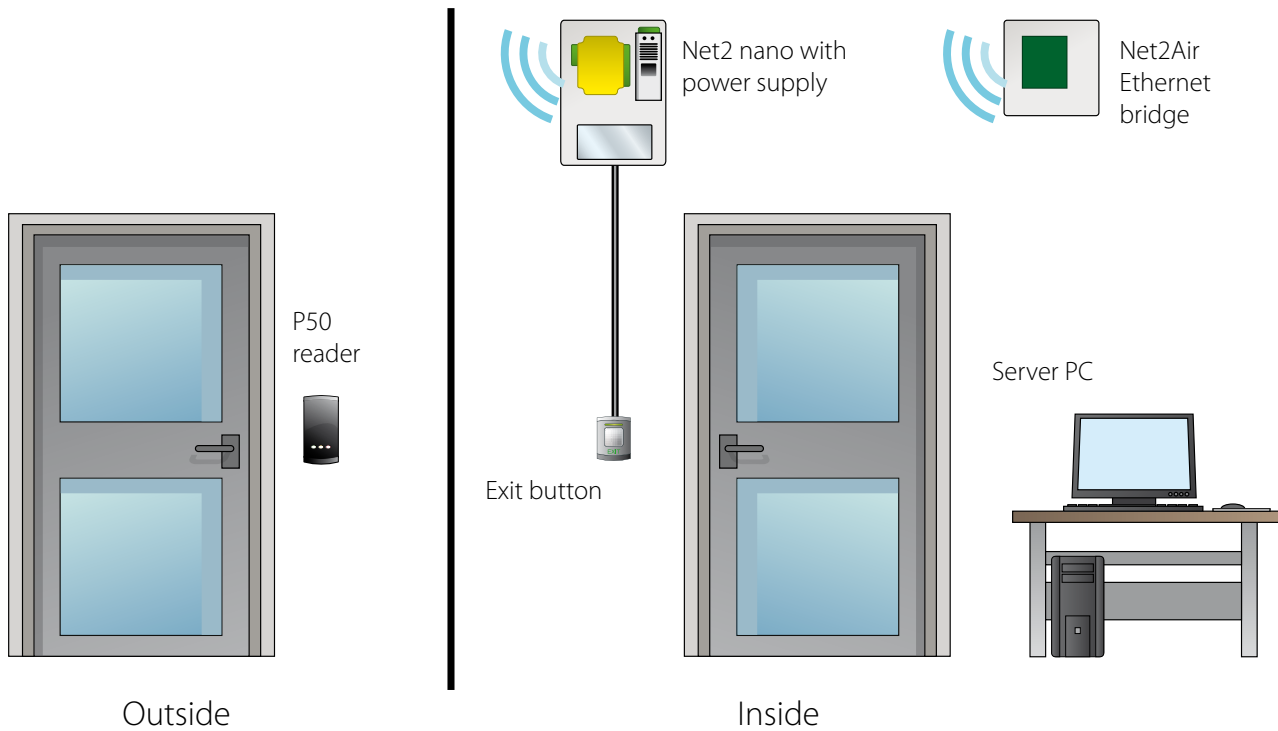

- Pan/tilt camera functionality to capture an angled view
- New standard and VR panel, improved look and feel
- Flush mount, surface mount and surface mount with rain hood available
- New grouping feature with Net2 Entry v2.14 enables smart management of multi-tenant buildings
- Multi-format reader, reads Paxton and MIFARE® token technology
- Standard panel features high contrast backlit keypad
- Intelligent panel design displays occupants by name
- Intuitive user interface for secondary ONVIF compliant camera integration
- SIP compatible, with a wider range of 3rd party products

Net2 nano

- A wireless single door controller
- Communicates to the server PC using Net2Air technology via a Net2Air bridge
- No cable required between Net2 nano and the server PC, reducing installation time