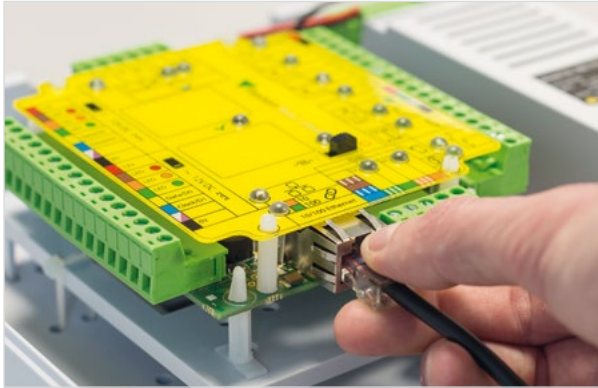

40 More Information

Free Training

We offer practical training for our complete range of networked, standalone and door entry products. Sessions are designed to provide you with the essential knowledge needed to install Paxton products quickly and efficiently.

- Ensure accurate installation
- Reduce time on site
- Courses are free of charge
- Materials and equipment provided

For more information and to book a session, go to <http://paxton.info/1940>.