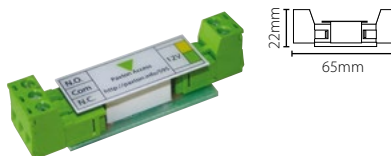

Sales code 325-010
Price £22.00
More information <http://paxton.info/1320>