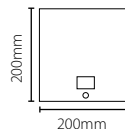

Net2 I/O board - Plastic housing

Sales code 385-710
Price £260.00
More information <http://paxton.info/1343>