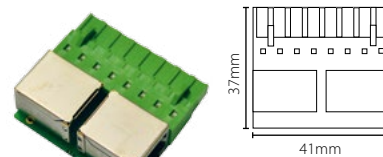

Paxton reader port connector - Pack of 5

Sales code 325-030
Price £22.00
More information <http://paxton.info/1325>