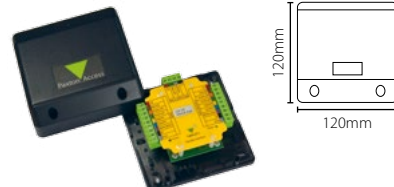

Proximity hands free interface - Plastic housing

Sales code 477-222
Price £110.00
More information <http://paxton.info/619>