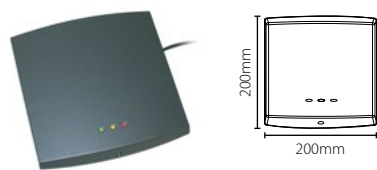

Proximity reader - P200

Sales code 323-110
Price £110.00
More information <http://paxton.info/1038>