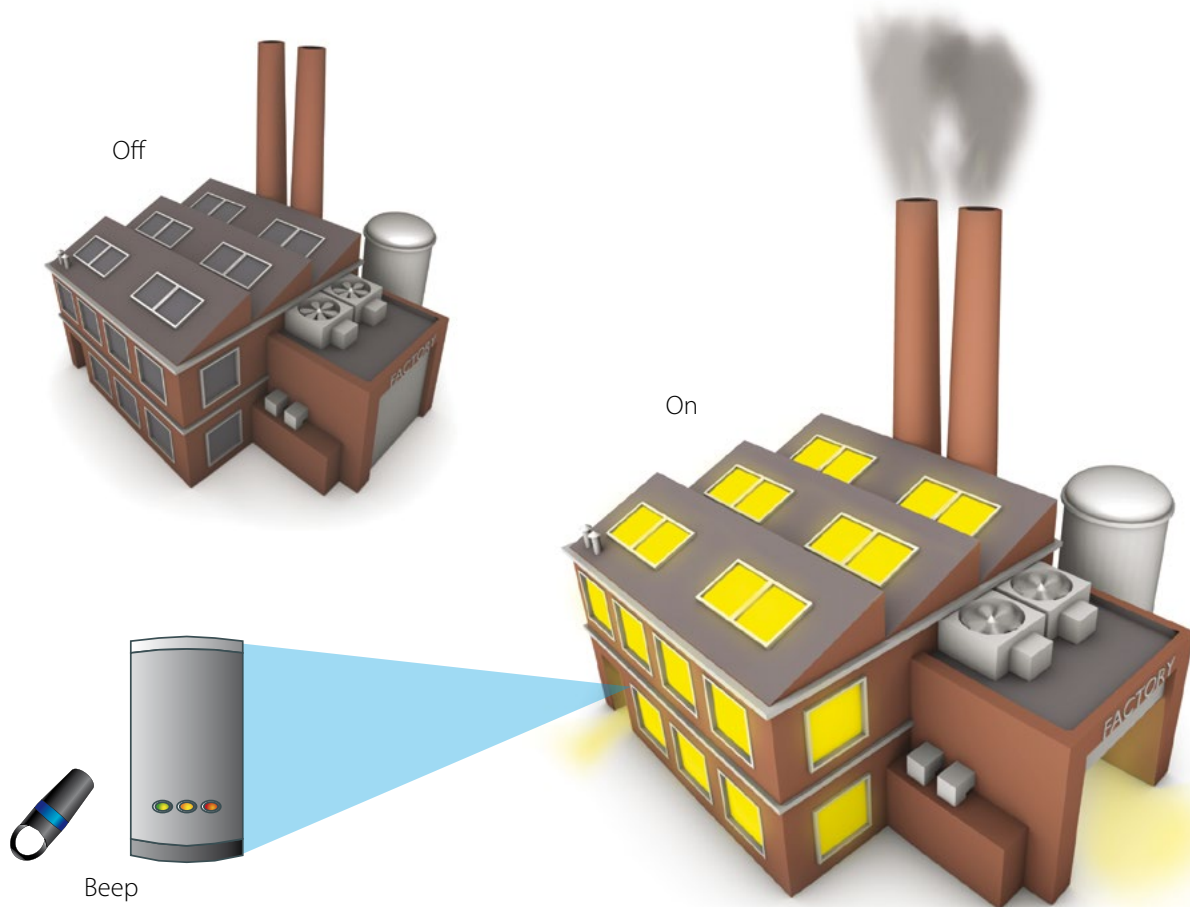

10 Building Control - I/O Board

The Net2 I/O board is a simple, yet powerful addition to the Net2 system. It can be wired alongside a Net2 door controller, to switch power on and off to electrical equipment to save money and energy. The Net2 I/O board can control lighting, heating, water and air-conditioning by using the Triggers and Actions application in the Net2 software. These actions can be programmed for a particular time, or in response to a specific Net2 event.

- Connect directly to a LAN/WAN only
- Enable integration with lighting, heating and more
- 4 inputs and 4 outputs on the Net2 I/O board

Please note, Net2 I/O boards work as part of the Net2 system. They are not door controllers.

When a valid fob is presented to the reader, the I/O board can be programmed to trigger the power to lighting, heating and electrical equipment.

Net2 I/O board

Sales code 489-710
Price £245.00
More information <http://paxton.info/1343>

Net2 I/O board - Plastic housing

Sales code 385-710
Price £260.00
More information <http://paxton.info/1343>

Net2 I/O board - 12V 2A PSU, Plastic cabinet

Sales code 411-623
Price £320.00
More information <http://paxton.info/1343>