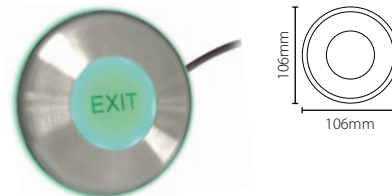

Paxton marine exit button

Sales code 593-721
Price £110.00
More information <http://paxton.info/188>