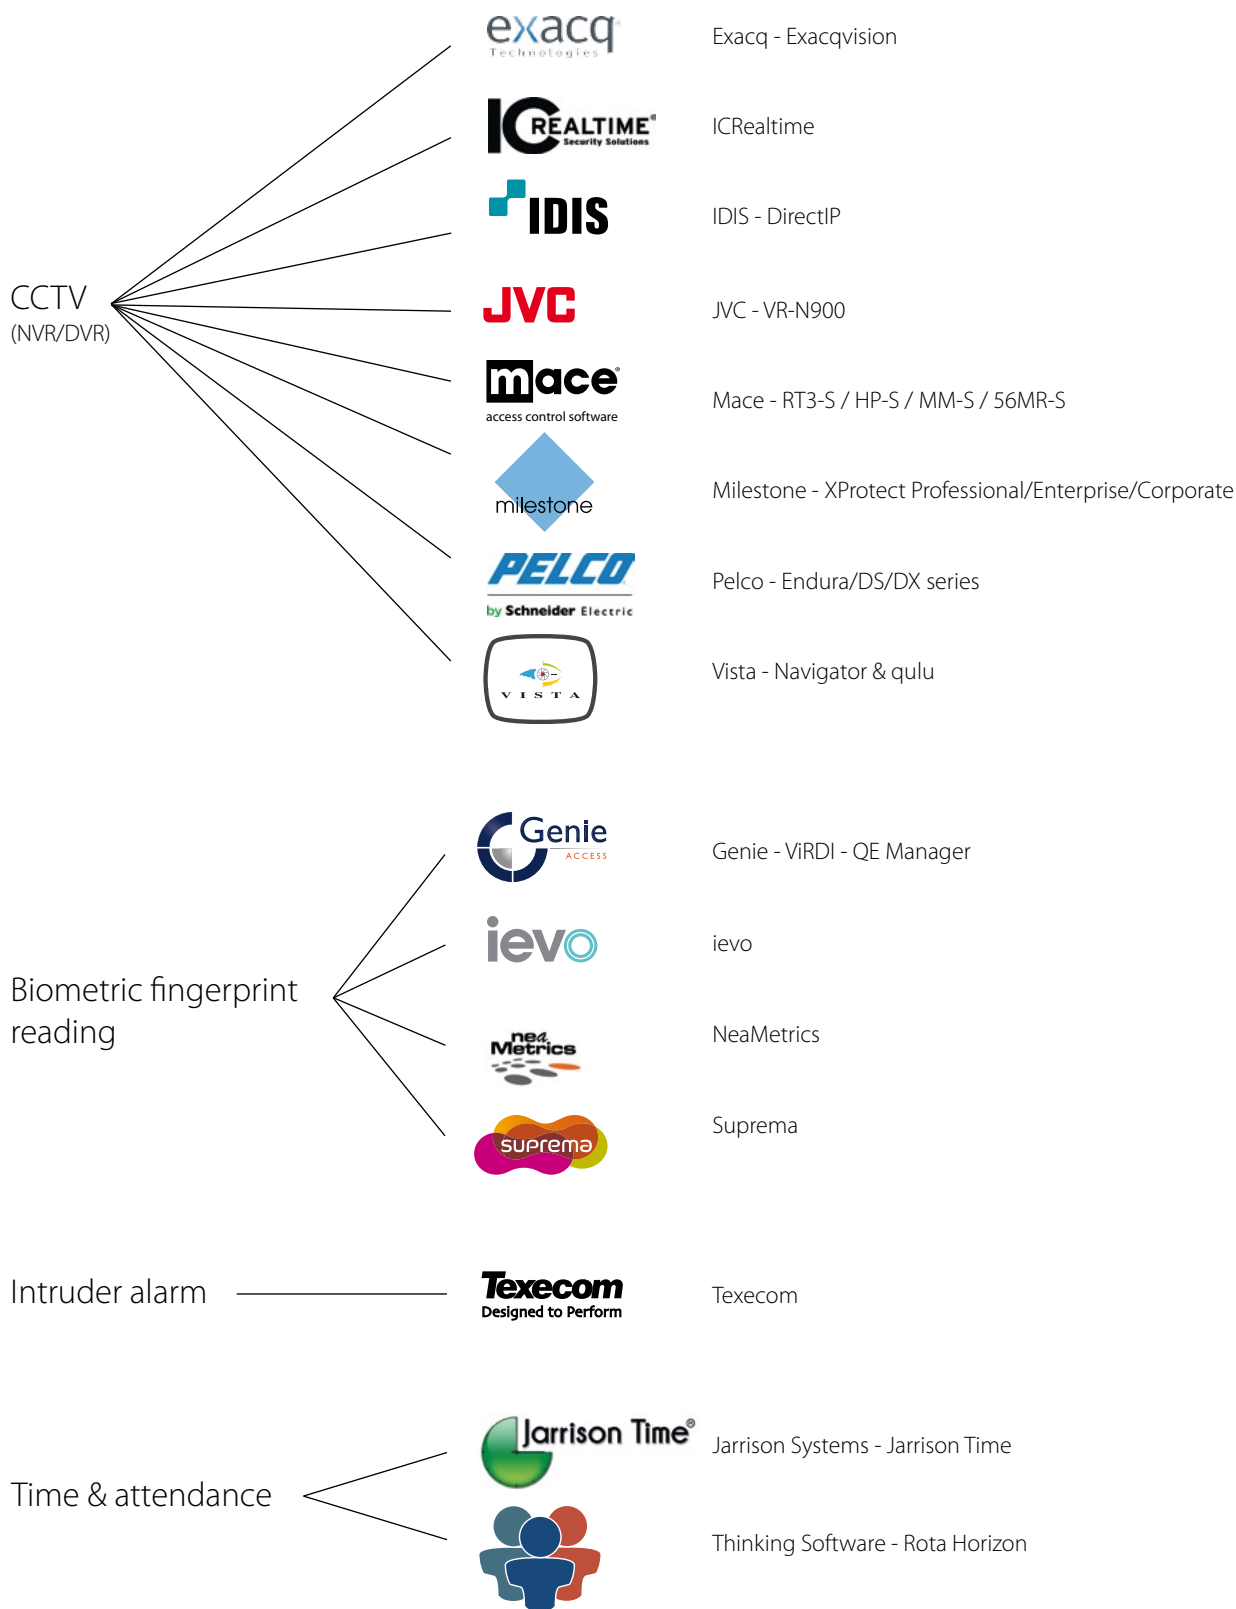

38 Net2|Integration

As UK market leaders in access control, Paxton want to ensure that we are providing the most sophisticated solutions available. We do this by working with quality manufacturers to provide the best of breed solutions and making them available to you. You can see a map of our Net2 integration eco system below.

Please refer to support for compatible version information