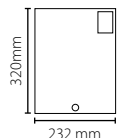

Net2 I/O board - Plastic housing

Sales code 385-710
 Price £260.00
 More information <http://paxton.info/1343>

Net2 I/O board - 12V 2A PSU, Plastic cabinet

Sales code 411-623
 Price £320.00
 More information <http://paxton.info/1343>