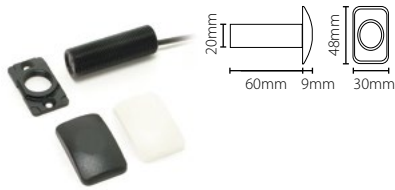

12 Net2 Readers

Proximity vandal proof reader

Sales code 568-855
Price £150.00
More information <http://paxton.info/1046>