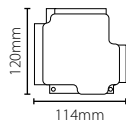

Net2 I/O board

Sales code 489-710
Price £245.00
More information <http://paxton.info/1343>