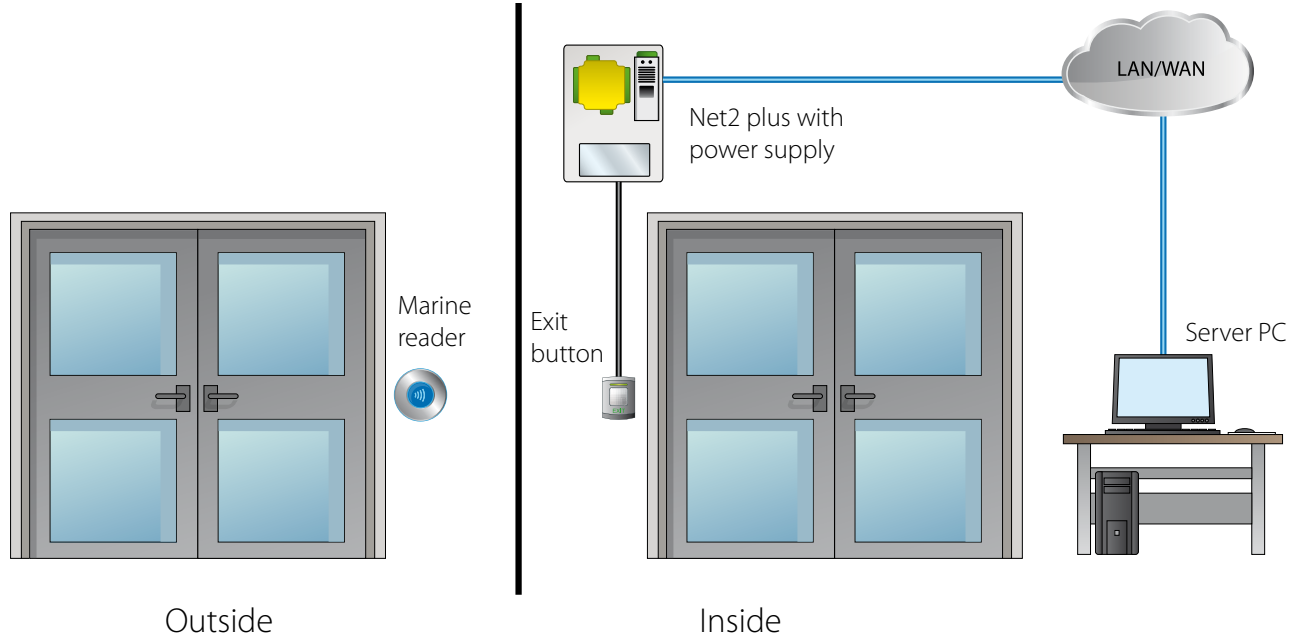

Door Entry

Our door entry system, Net2 Entry, is an advanced one cable door entry system with built-in access control capabilities.

Standalone Access Control

Our standalone access control is a non-networked system made up of readers or simple door controllers located at each door. Standalone systems are administered via the use of tokens or card packs.

We have two types of Standalone system, Compact and Switch 2.

New in this edition

Brand new Net2 Entry door entry panels with advanced features

Two new panels for the Net2 Entry system offering improved functionality, for use with Net2 Entry v2.14

- Pan/tilt camera functionality to capture an angled view
- New standard and VR panel, improved look and feel
- Flush mount, surface mount and surface mount with rain hood available
- New grouping feature with Net2 Entry v2.14 enables smart management of multi-tenant buildings
- Multi-format reader, reads Paxton and MIFARE® token technology
- Standard panel features high contrast backlit keypad
- Intelligent panel design displays occupants by name
- Intuitive user interface for secondary ONVIF compliant camera integration
- SIP compatible, with a wider range of 3rd party products

Networked Access Control

6 Wired Controllers - Net2 Plus

Net2 plus

- A networked IP ready single door controller
- On-board TCP/IP connection allows direct connection to a network
- Can connect together with dedicated RS485 network