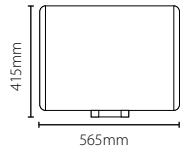

22 Networked Demonstration Products

You can use our demo products to show your customers the real benefits of Paxton systems.

Net2 PaxLock demo case

Sales code 901-999
Price £250.00
More information <http://paxton.info/1315>