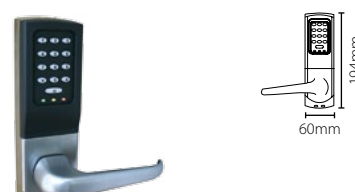

Compact Easyprox keypad

Sales code 746-583
Price £295.00
More information <http://paxton.info/1275>