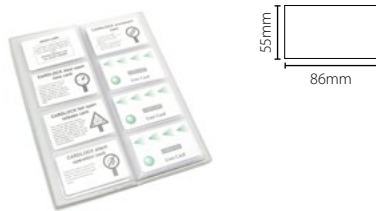

CARDLOCK 10 card starter pack

Sales code 850-010
Price £40.00
More information <http://paxton.info/1416>