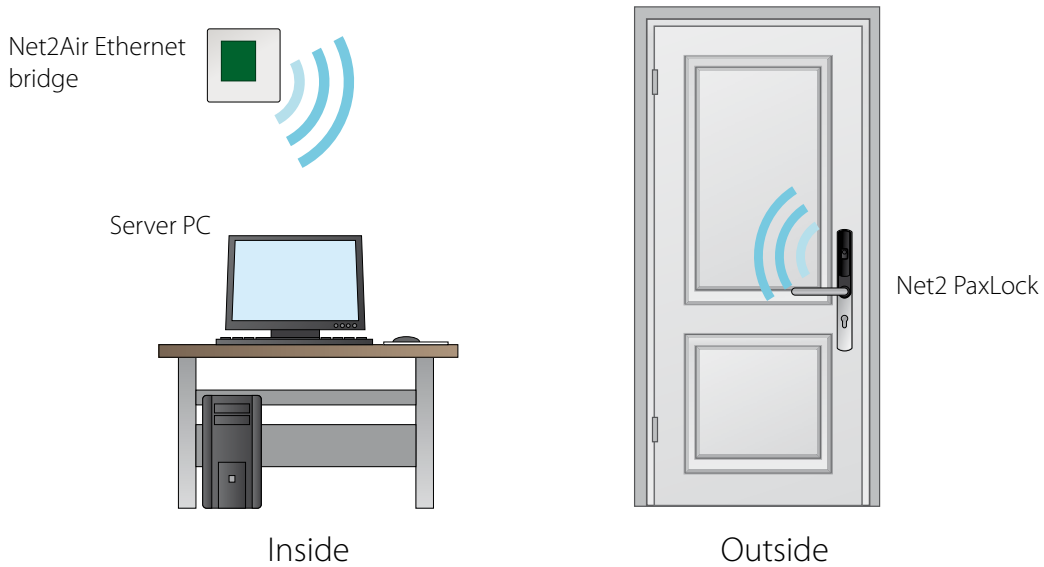

Net2 nano

- A wireless single door controller
- Communicates to the server PC using Net2Air technology via a Net2Air bridge
- No cable required between Net2 nano and the server PC, reducing installation time

Net2 nano 1 door controller - 12V 2A PSU, Plastic cabinet

Sales code 654-772
 Price £275.00
 More information <http://paxton.info/1294>

8 Wireless Controllers - Net2 PaxLock

Net2 PaxLock

- A wireless networked access control system in a slimline door handle
- Manage reports in the Net2 software in real time
- Communicates to the server PC using Net2Air technology via a Net2Air bridge
- Full battery management system
- MIFARE® or Net2 Proximity compatible versions available