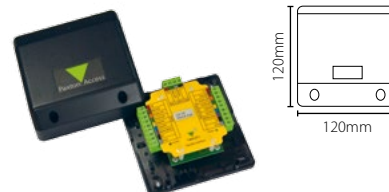

Sales code 477-222
Price £110.00
More information <http://paxton.info/619>

Paxton reader port connector - Pack of 5