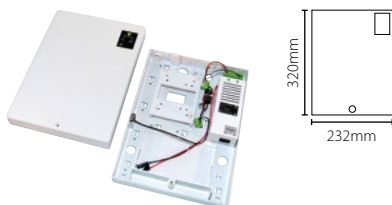

Paxton 12V 2A DC power supply - Plastic cabinet

Sales code 857-250
Price £95.00
More information <http://paxton.info/1249>