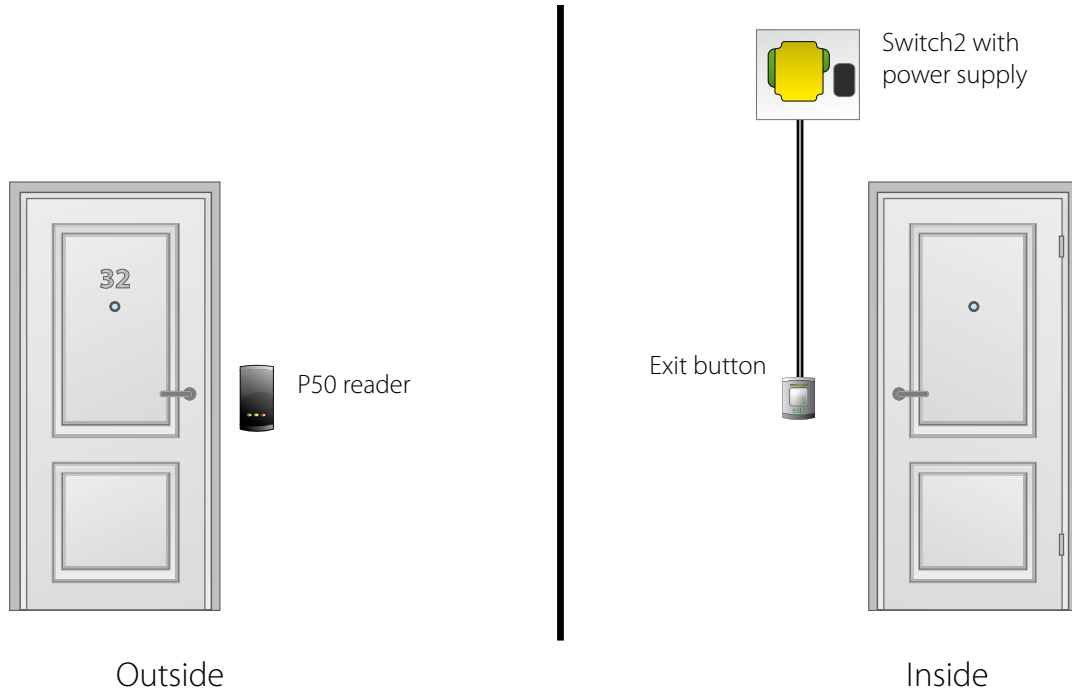

Net2 Entry - Standard panel, surface mount with rain hood - Single door kit

Sales code 337-415
 Price £1095.00
 More information <http://paxton.info/2377>

Net2 Entry - Demo case

Sales code 337-430
 Price £375.00
 More information <http://paxton.info/1315>

Standalone Access Control

28 Standalone - Switch2

Switch2

Switch2 is a standalone system that comes as a separate single door controller and reader. The door controller is fitted on the secure side of the door, with the reader fitted on the other side. Switch2 offers a secure solution for customers wishing to control door access, who do not need the reports on users' movements provided by a PC based access control system.