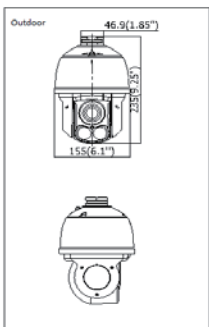

### Key features

- 1/2.8" Progressive Scan CMOS
- 1080P Full HD resolution
- 4X Optical zoom, 16X digital zoom
- Up to 30 IR distance
- Day/Night, D WDR , 3D DNR
- 3D intelligent positioning
- PoE+ / 24VAC power supply
- Compact-sized design

### Dimensions