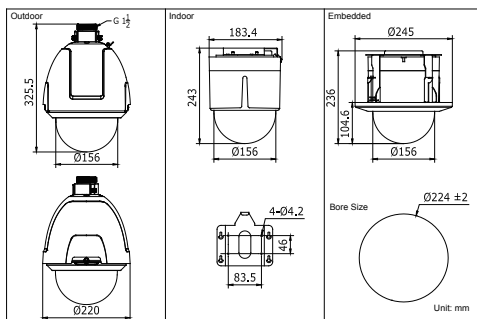

Dimensions

Accessories

Available models

- DS-2DF5286-A: 24VAC, outdoor
- DS-2DF5286-AEL: High-PoE & 24VAC, outdoor
- DS-2DF5286-A3: 24VAC, indoor
- DS-2DF5286-AE3: PoE+ & 24VAC, indoor

- DS-2DF5284-A: 24VAC, outdoor
- DS-2DF5284-AEL: High-PoE & 24VAC, outdoor
- DS-2DF5284-A3: 24VAC, indoor
- DS-2DF5284-AE3: PoE+ & 24VAC, indoor