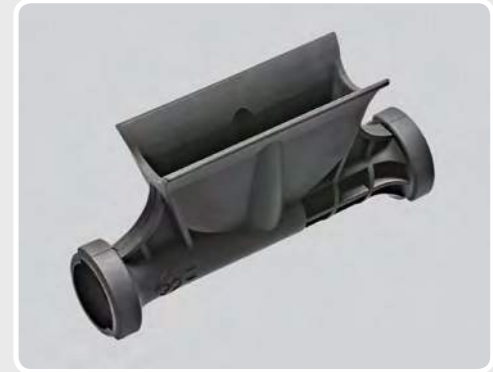

Product Code: Solo 372-001