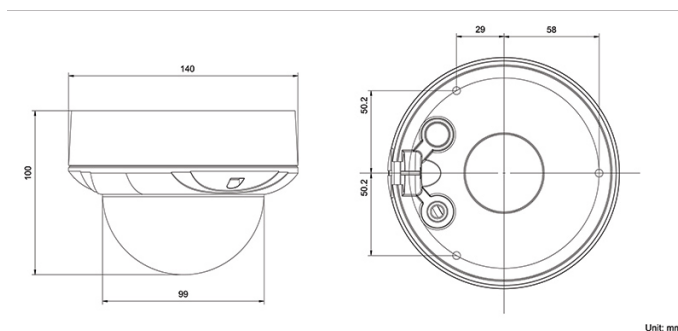

Output	Wire for 1ch. audio interface (Line level, 600 Ohm)
Camera Analytics	
Motion Detection:	Yes
Privacy Masking:	4
Alarm	
Alarm Input:	1
Alarm Output:	1
Mechanical / Environmental	
Dimensions:	Ø 140 × 100 mm (Ø 5,5 x 3,9 in)
Weight:	767g (1.7lb)
Cold start Temperature	-20°C (-14°F)
Operating Temperature:	-30°C to 60°C (-22°F to 140°F)

Ordering Information

Part No.	Description
TVD-1103	1.3 MPX HD Outdoor IR Dome Camera, 2.8 to 12mm, PAL

Unit: mm